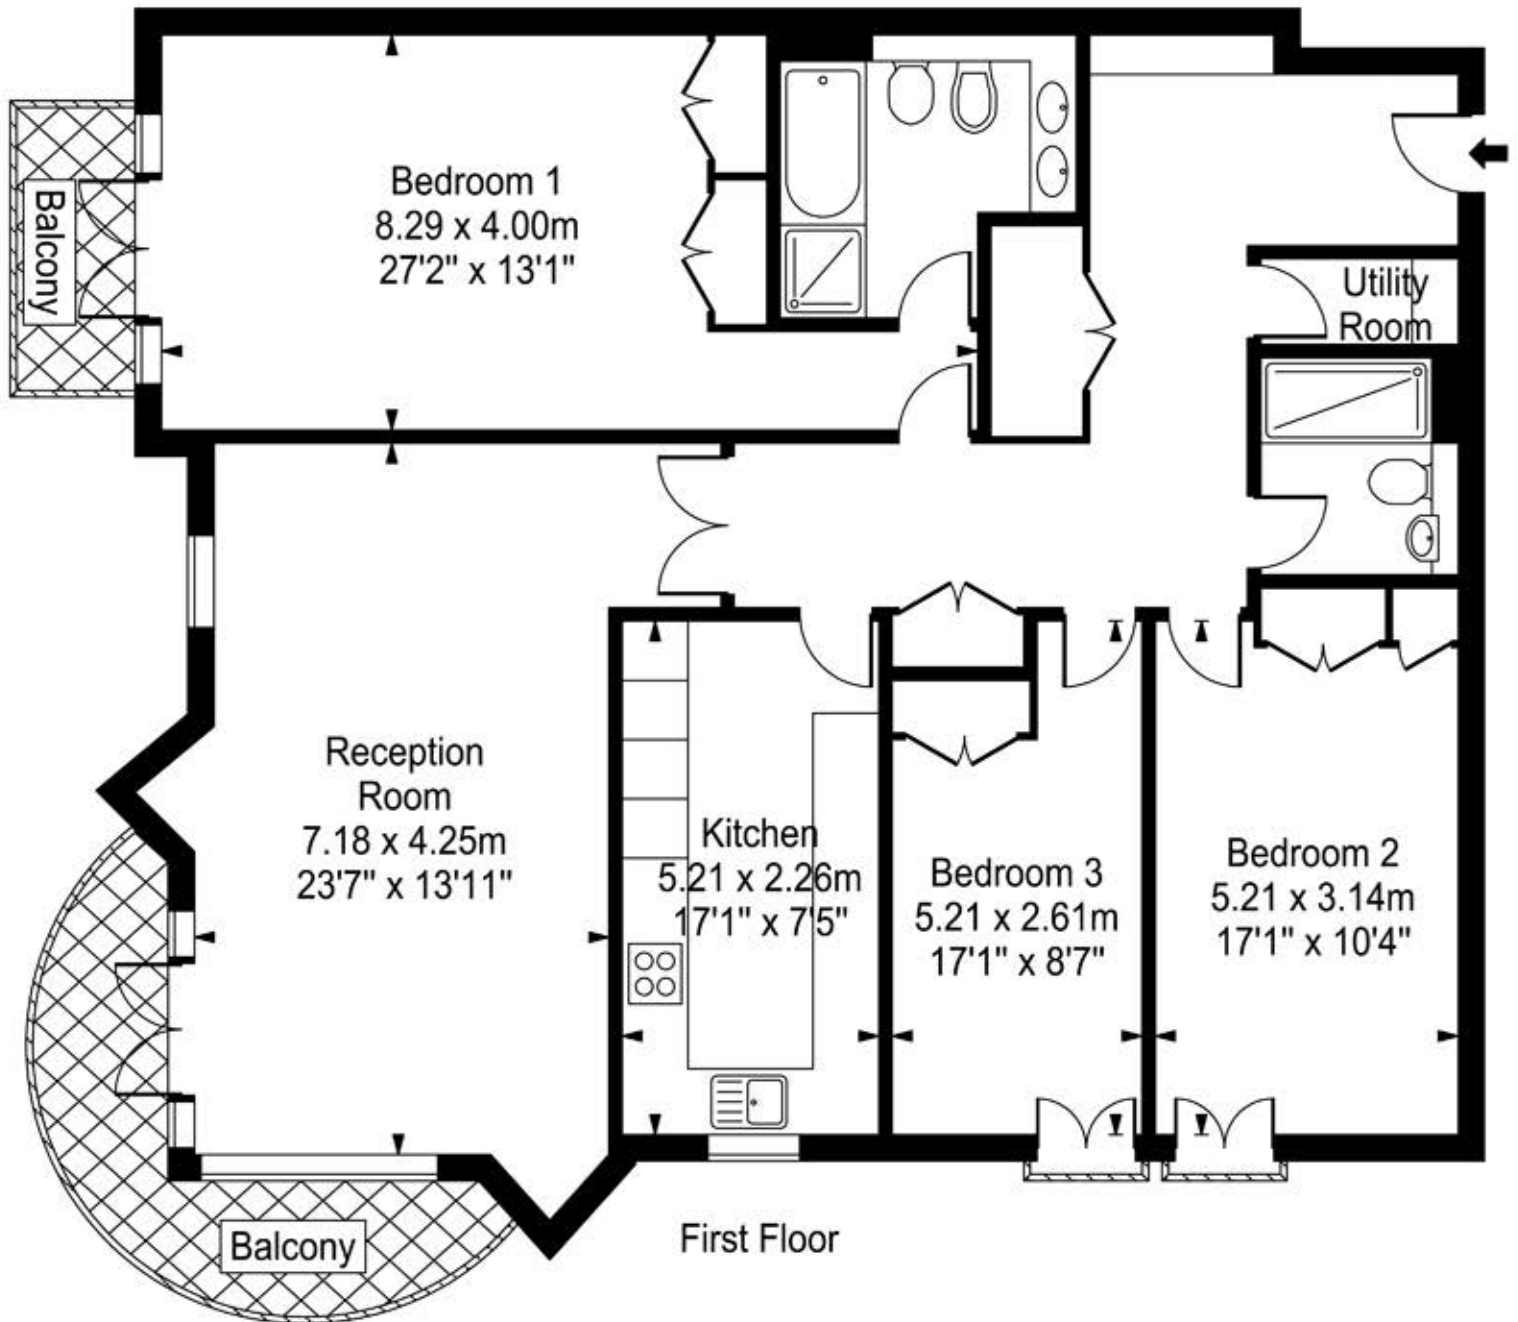

# Blanchard House

Approx. Gross Internal Area

144 Sq M - 1550 Sq Ft

Every attempt is made to assure accuracy, however measurements are approximate and for illustrative purposes only. Not to scale.

Floor plan by [www.frameworkphotos.co.uk](http://www.frameworkphotos.co.uk)