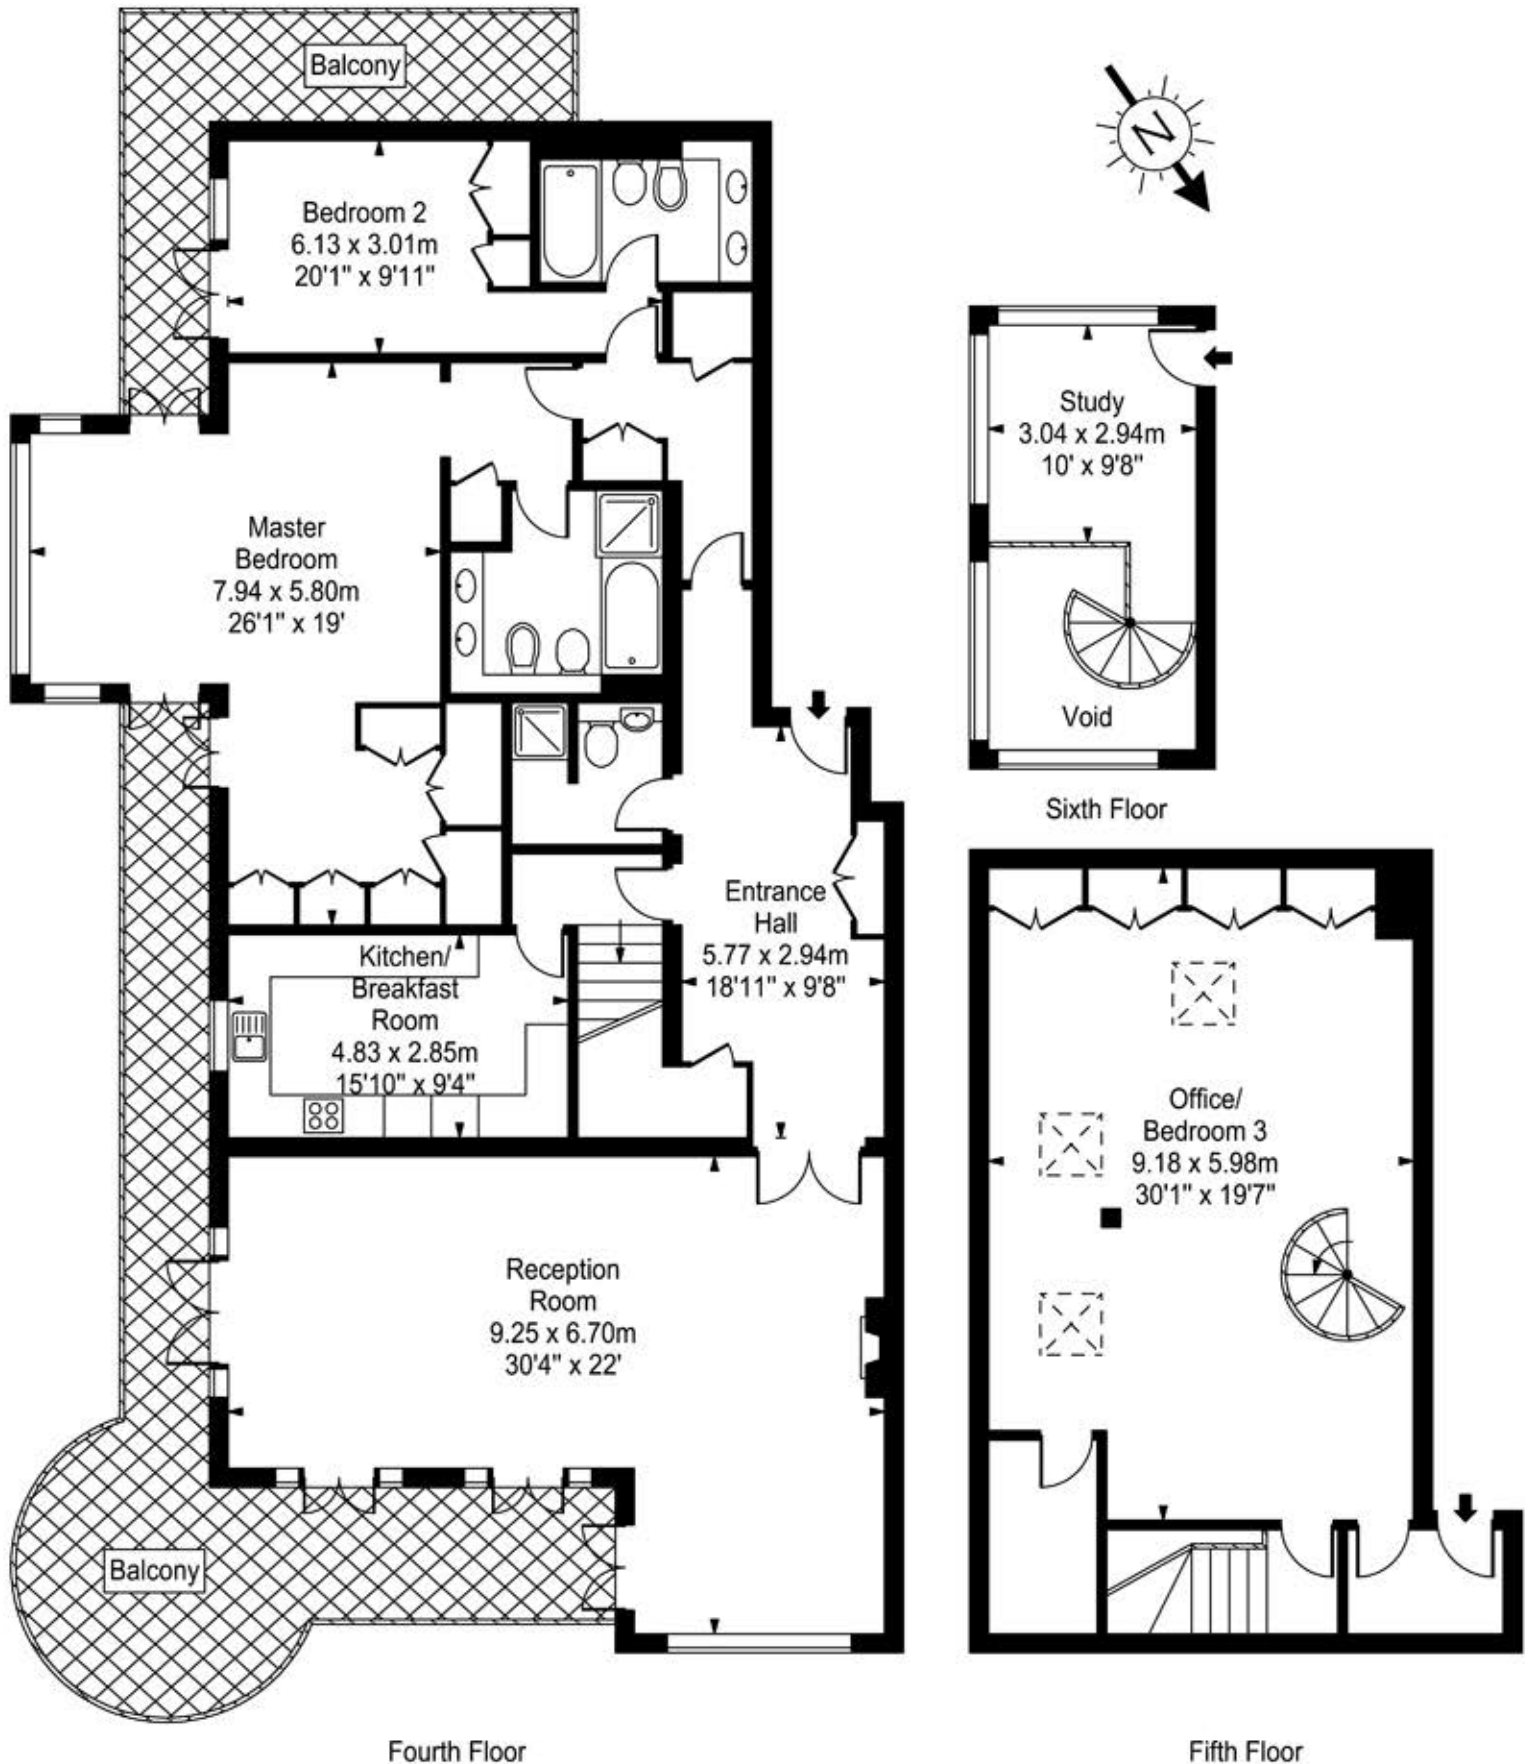

Lennox House

Approx. Gross Internal Area
249 Sq M - 2680 Sq Ft

Every attempt is made to assure accuracy, however measurements are approximate and for illustrative purposes only. Not to scale.

Floor plan by www.frameworkphotos.co.uk