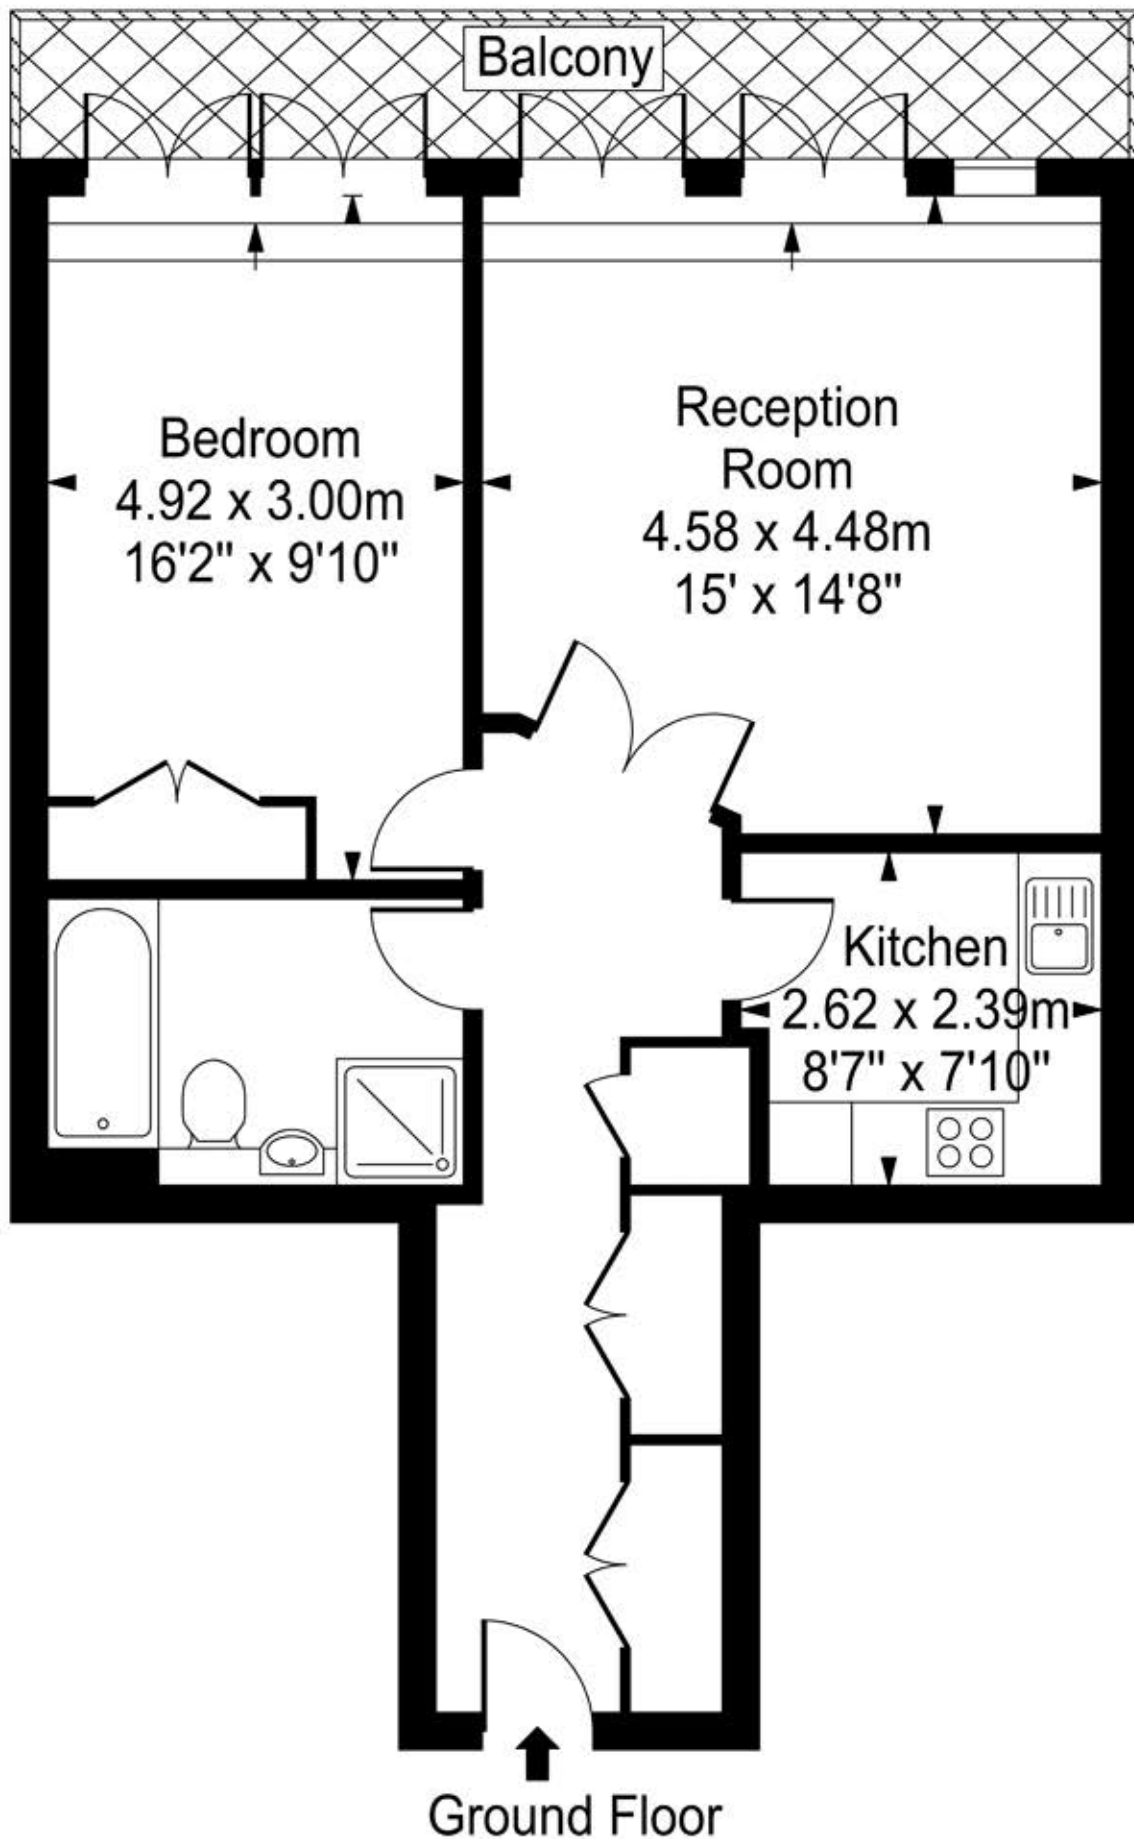

Ashe House

Approx. Gross Internal Area
63 Sq M - 678 Sq Ft

Every attempt is made to assure accuracy, however measurements are approximate and for illustrative purposes only. Not to scale.
Floor plan by www.frameworkphotos.co.uk