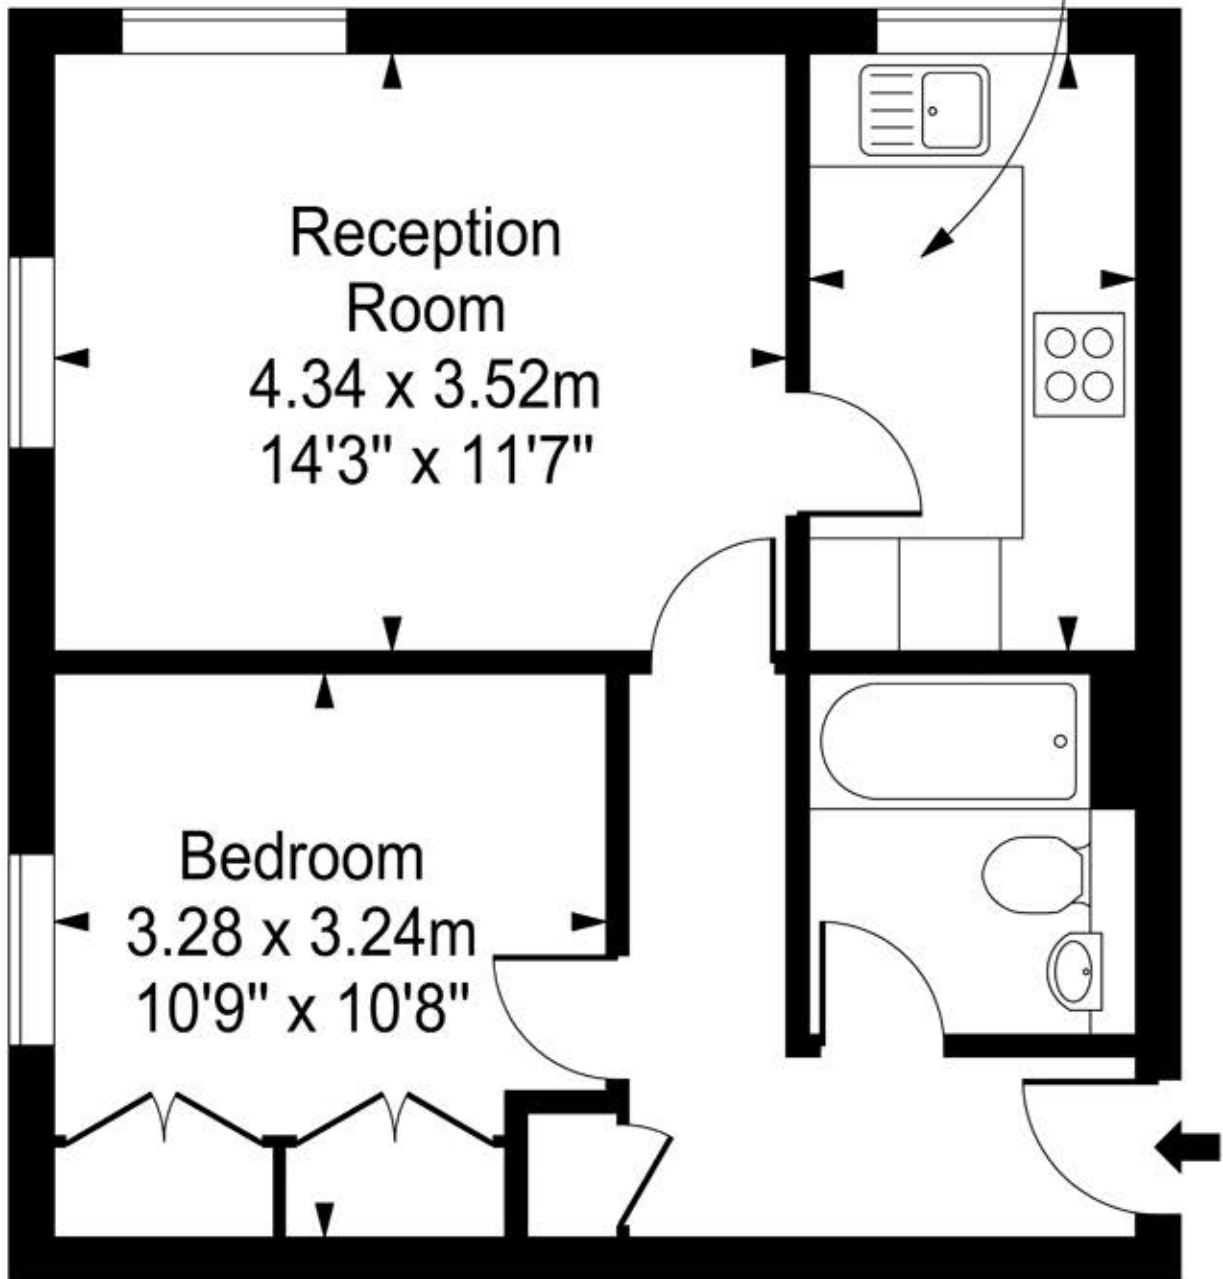

Kean House

Approx. Gross Internal Area
45 Sq M - 482 Sq Ft

Kitchen
3.52 x 1.91m
11'7" x 6'3"

Every attempt is made to assure accuracy, however measurements are approximate and for illustrative purposes only. Not to scale.

Floor plan by www.frameworkphotos.co.uk