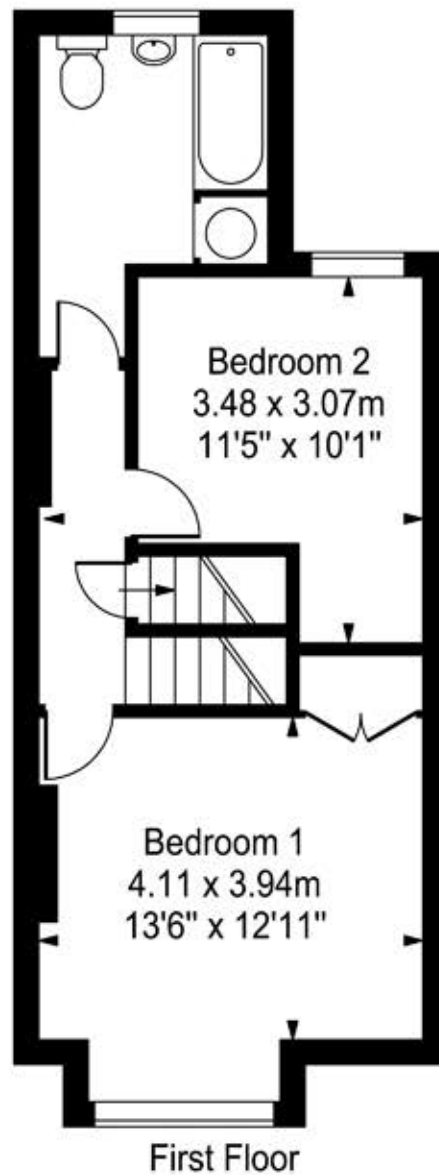

# Alton Road

Approx. Gross Internal Area  
95 Sq M - 1024 Sq Ft

Every attempt is made to assure accuracy, however measurements are approximate and for illustrative purposes only. Not to scale.