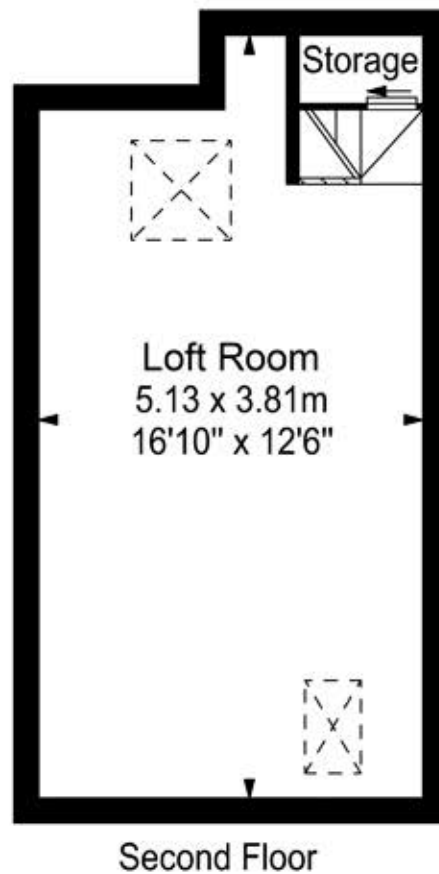

# Alton Road

Approx. Gross Internal Area  
95 Sq M - 1024 Sq Ft

Every attempt is made to assure accuracy, however measurements are approximate and for illustrative purposes only. Not to scale.