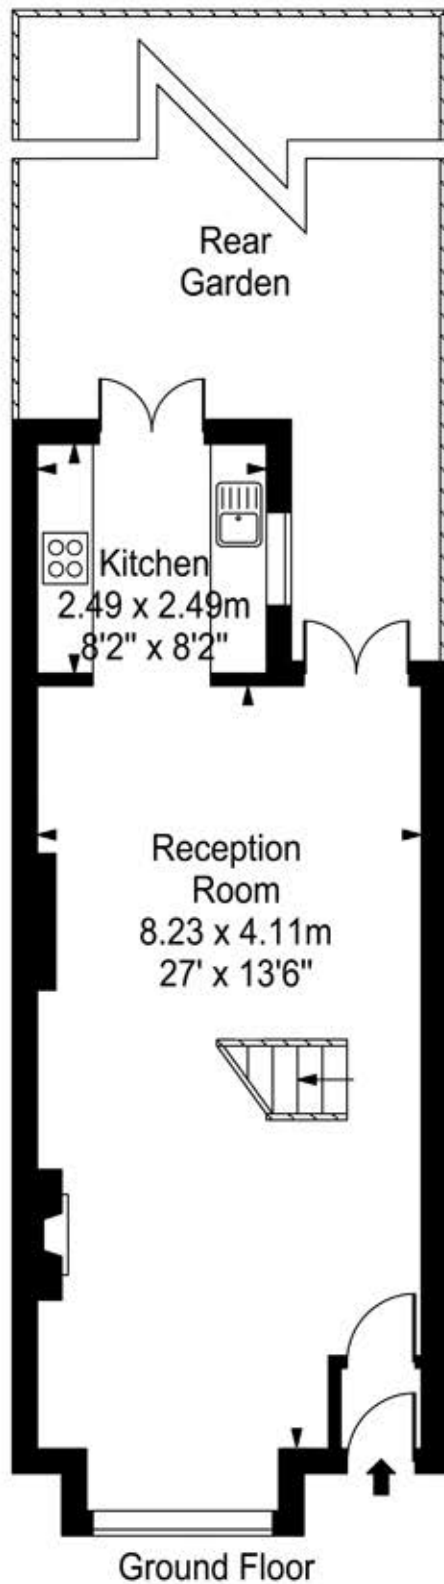

# Alton Road

Approx. Gross Internal Area  
95 Sq M - 1024 Sq Ft

Every attempt is made to assure accuracy, however measurements are approximate and for illustrative purposes only. Not to scale.