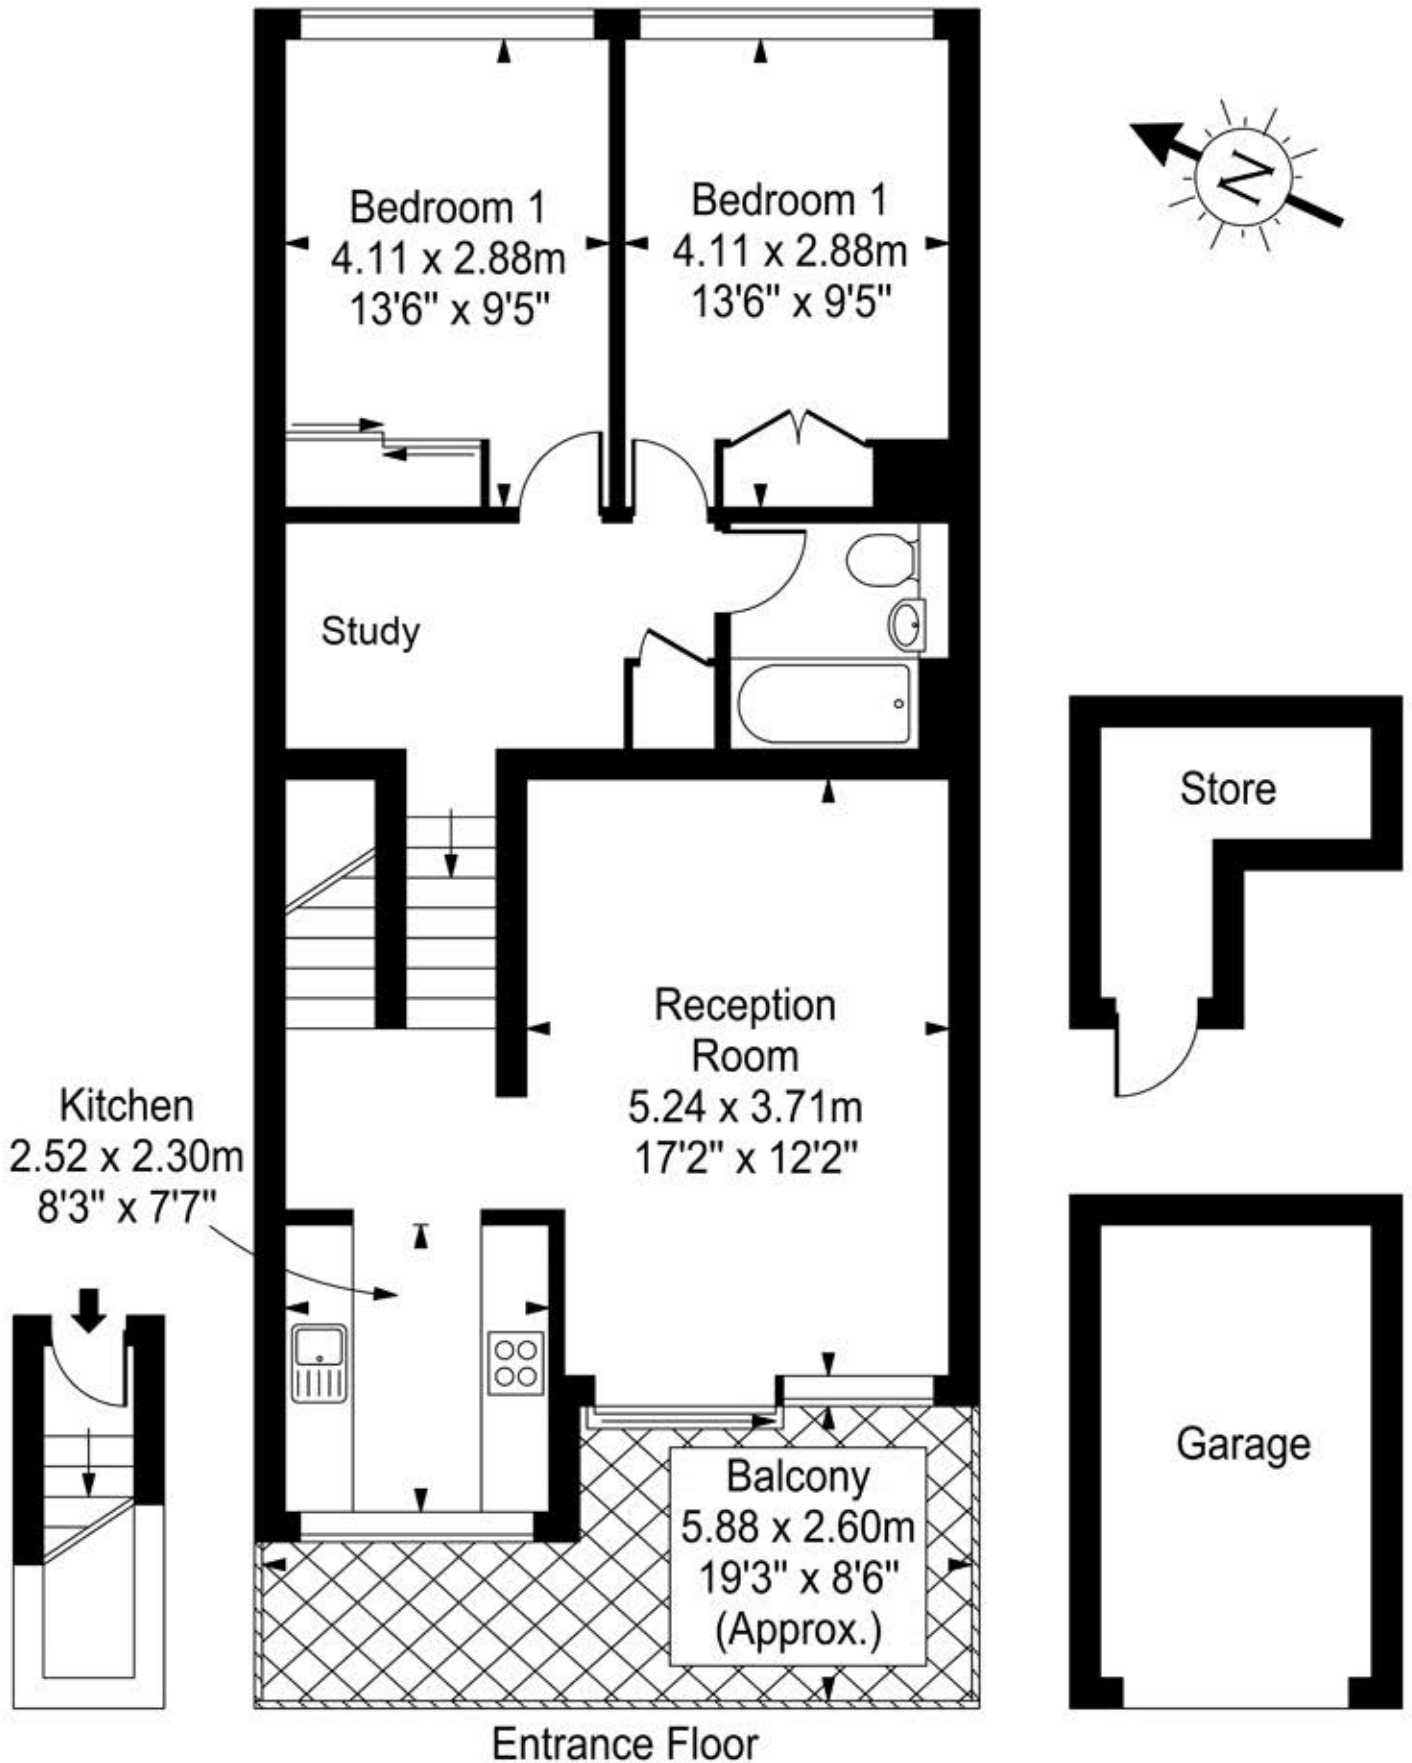

Bromwich House

Approx. Gross Internal Area
75.8 Sq M - 816 Sq Ft
(Excluding Garage & Store)

Every attempt is made to assure accuracy, however measurements are approximate and for illustrative purposes only. Not to scale.