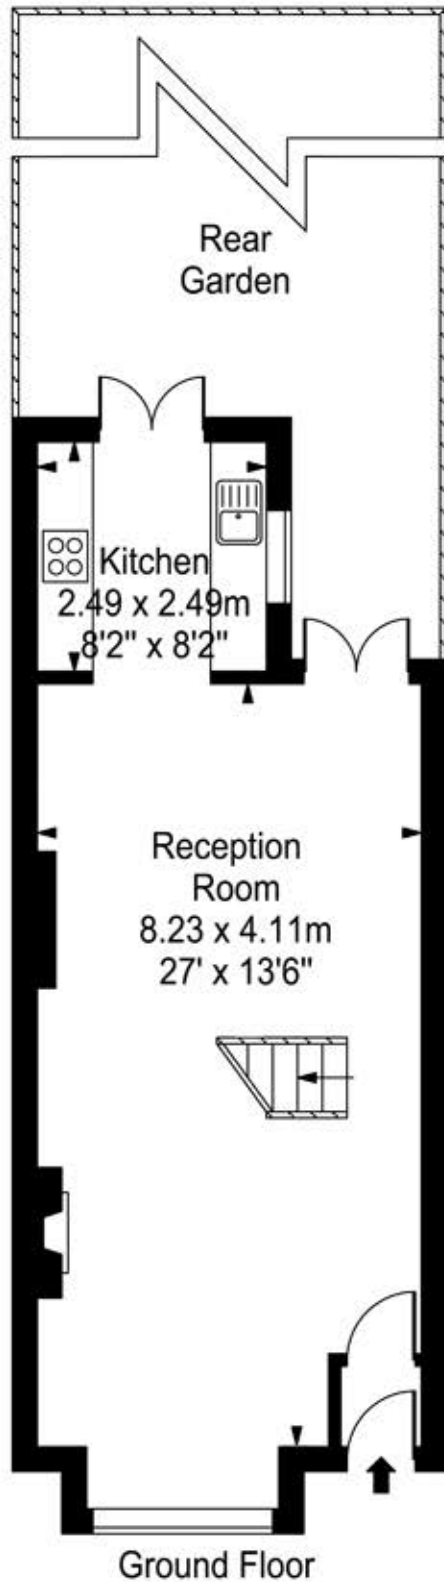

Alton Road

Approx. Gross Internal Area
95 Sq M - 1024 Sq Ft

Second Floor

First Floor

Every attempt is made to assure accuracy, however measurements are approximate and for illustrative purposes only. Not to scale.