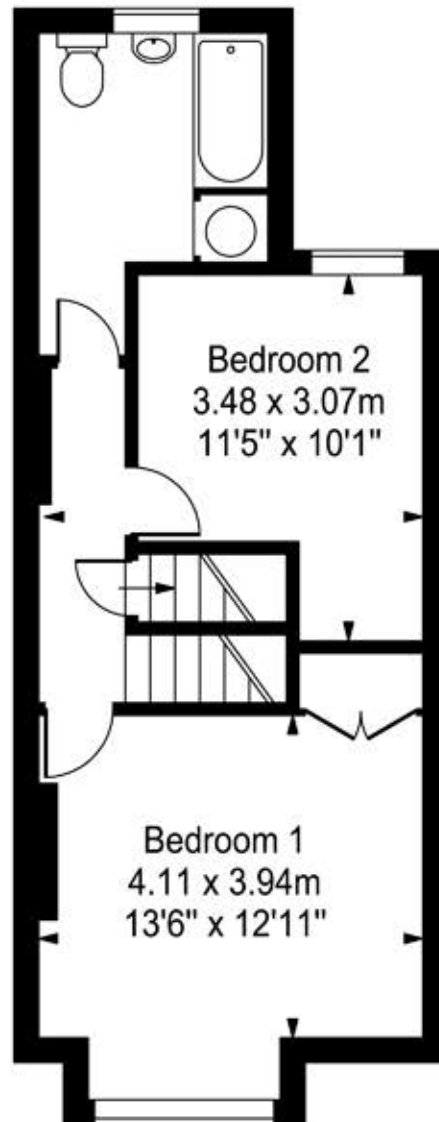

Alton Road

Approx. Gross Internal Area
95 Sq M - 1024 Sq Ft

Second Floor

First Floor

Every attempt is made to assure accuracy, however measurements are approximate and for illustrative purposes only. Not to scale.