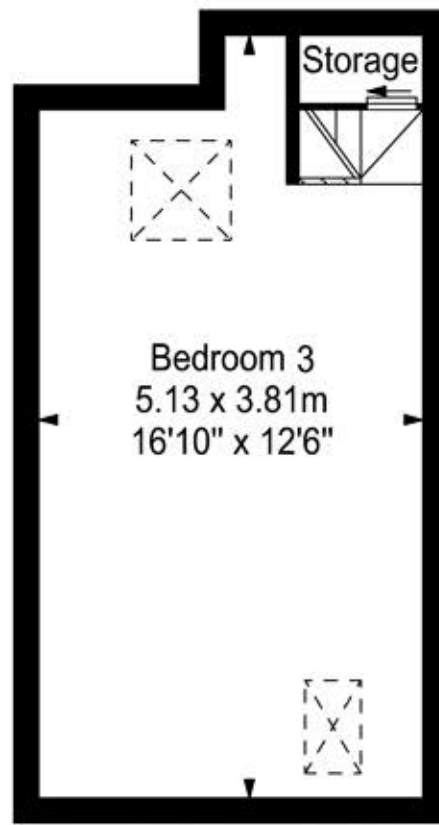

Alton Road

Approx. Gross Internal Area
95 Sq M - 1024 Sq Ft

Second Floor

First Floor

Every attempt is made to assure accuracy, however measurements are approximate and for illustrative purposes only. Not to scale.