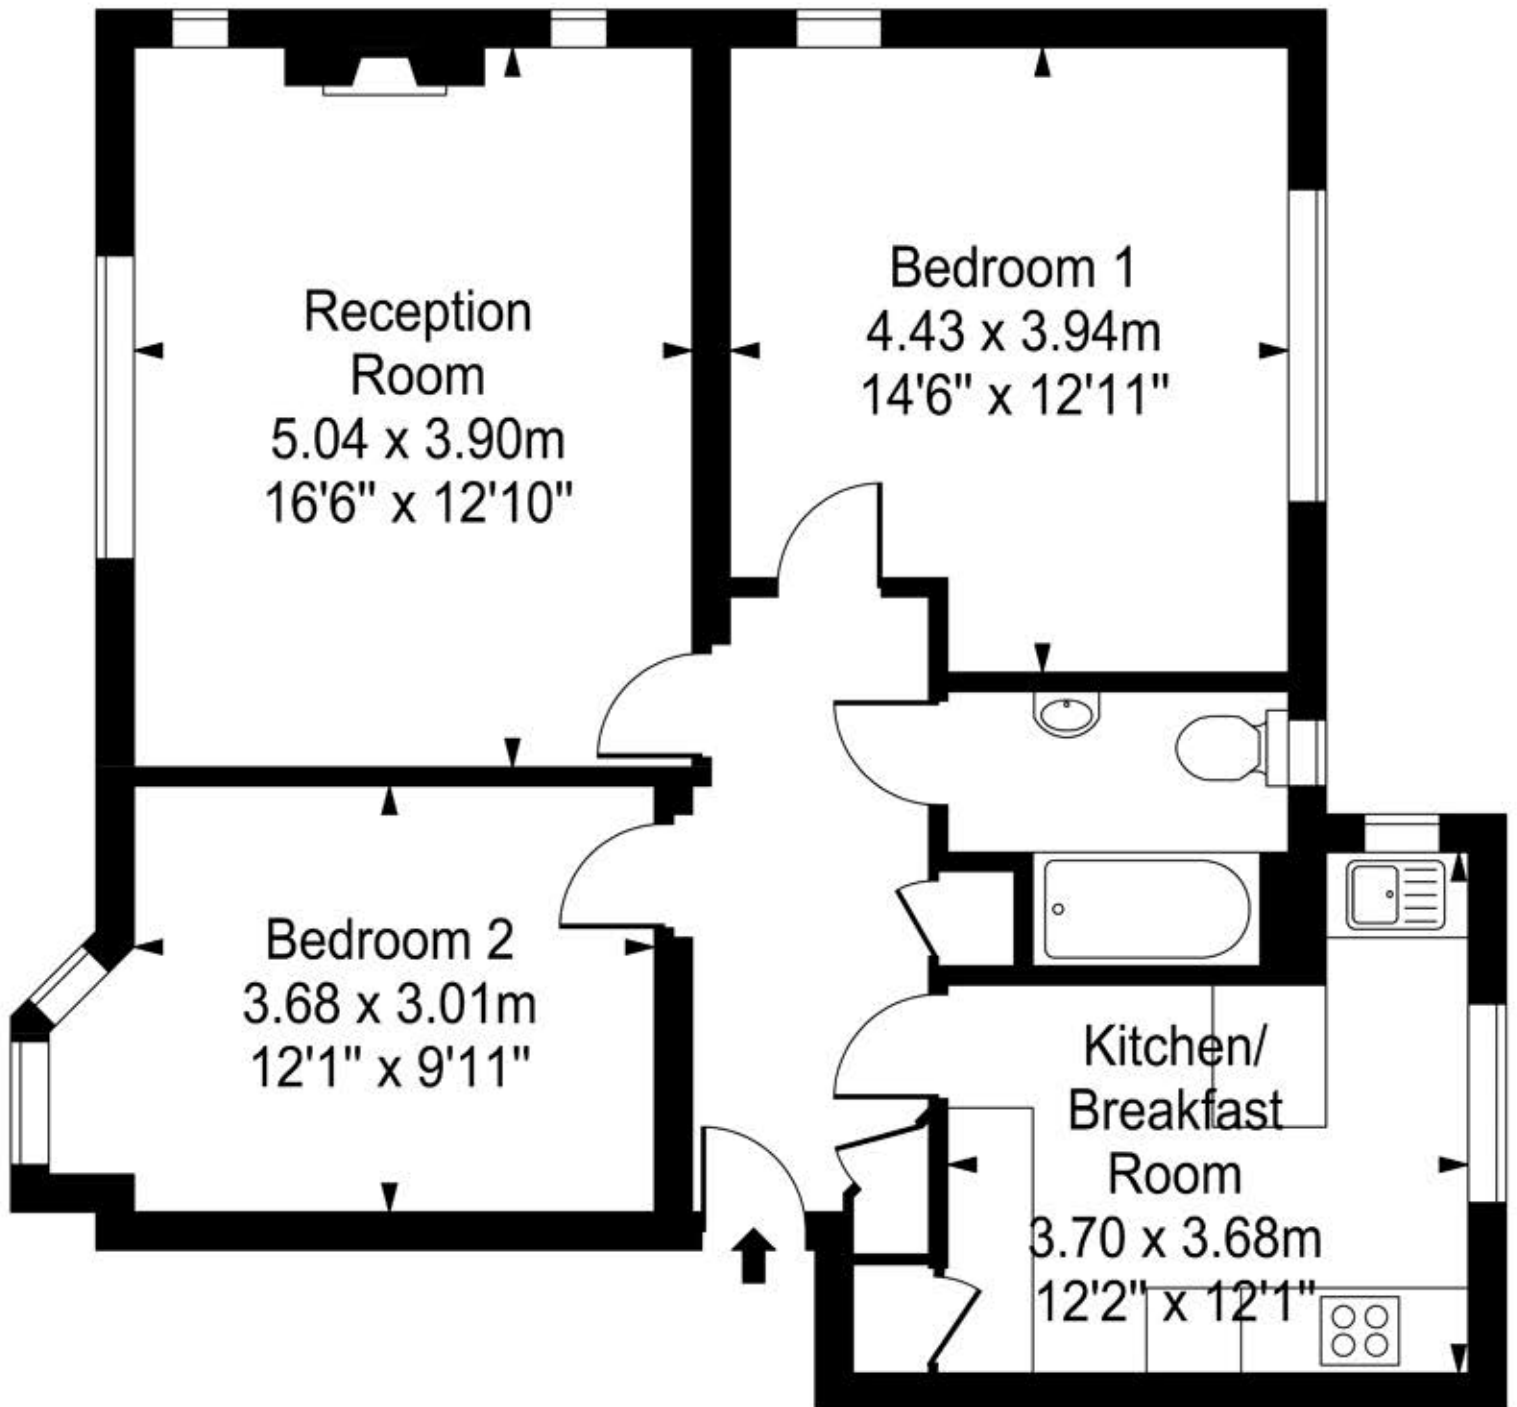

Gateways

Approx. Gross Internal Area
76 Sq M - 814 Sq Ft

First Floor

Every attempt is made to assure accuracy, however measurements are approximate and for illustrative purposes only. Not to scale.

Floor plan by www.frameworkphotos.co.uk