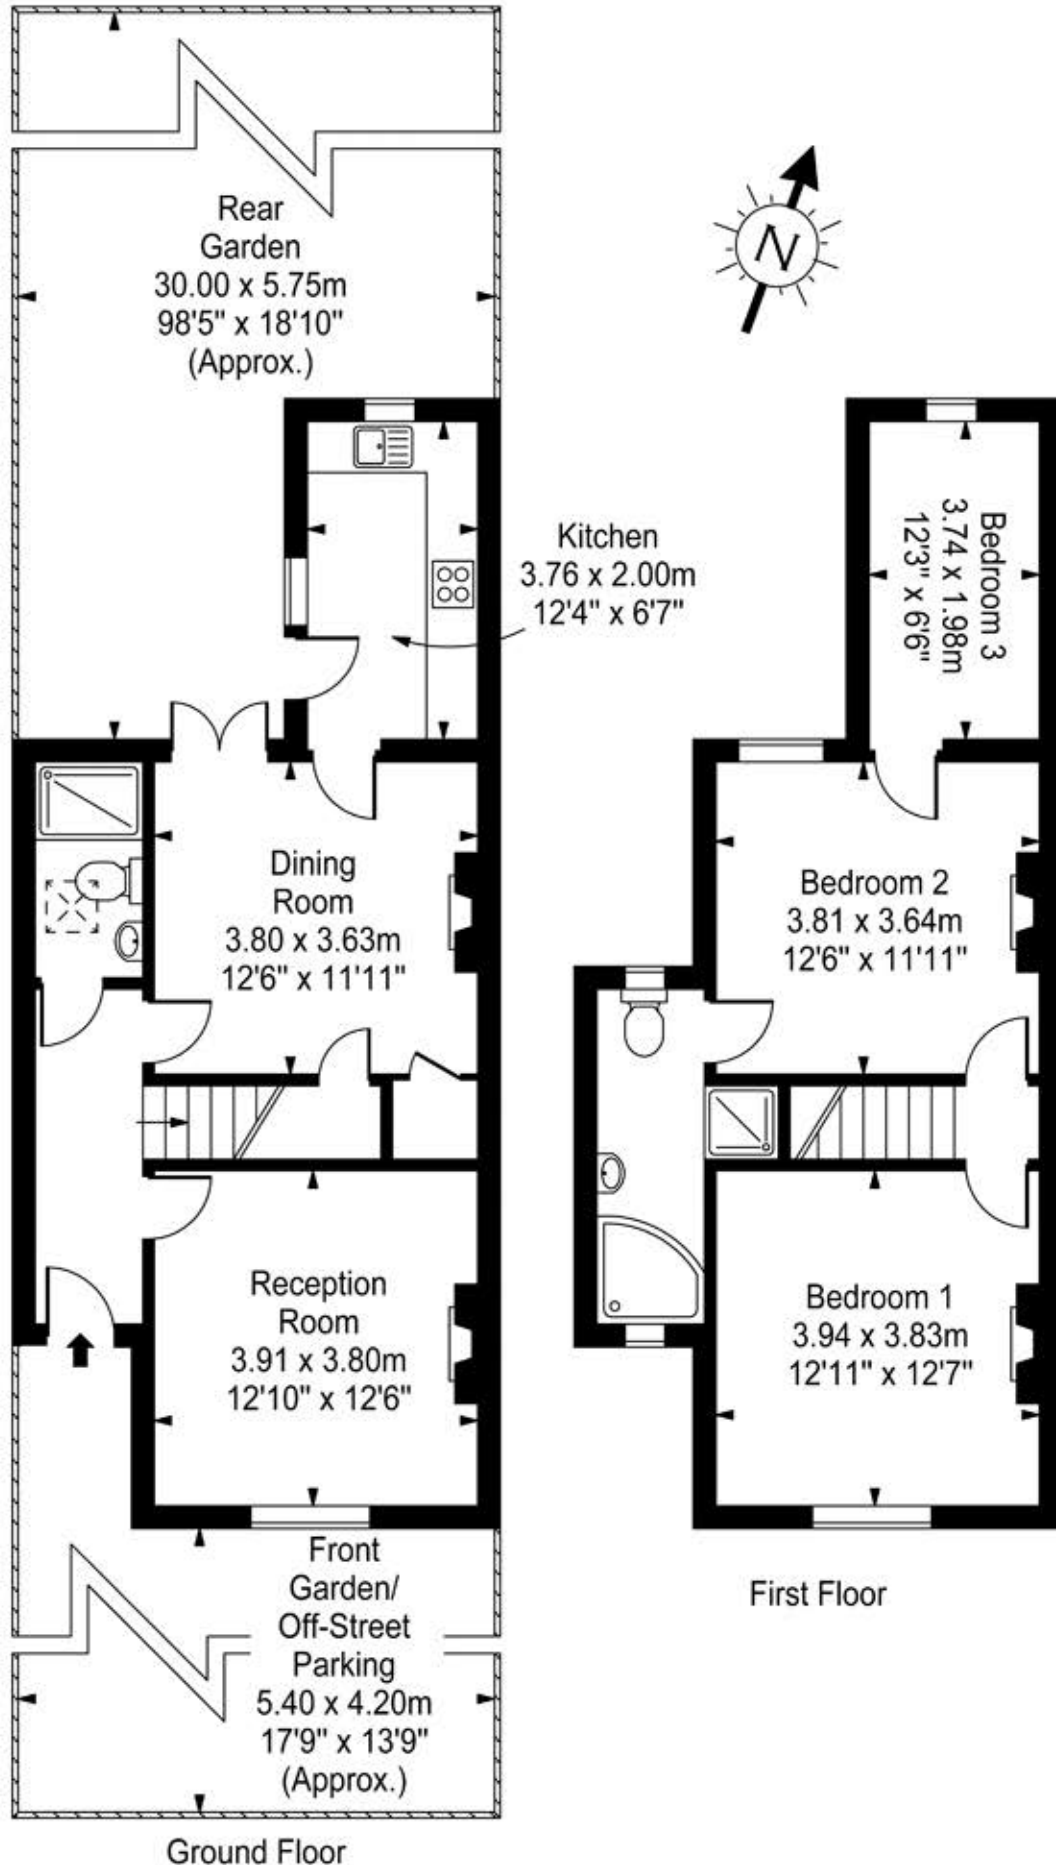

Townshend Terrace

Approx. Gross Internal Area
97 Sq M - 1045 Sq Ft

Every attempt is made to assure accuracy, however measurements are approximate and for illustrative purposes only. Not to scale.
Floor plan by www.frameworkphotos.co.uk