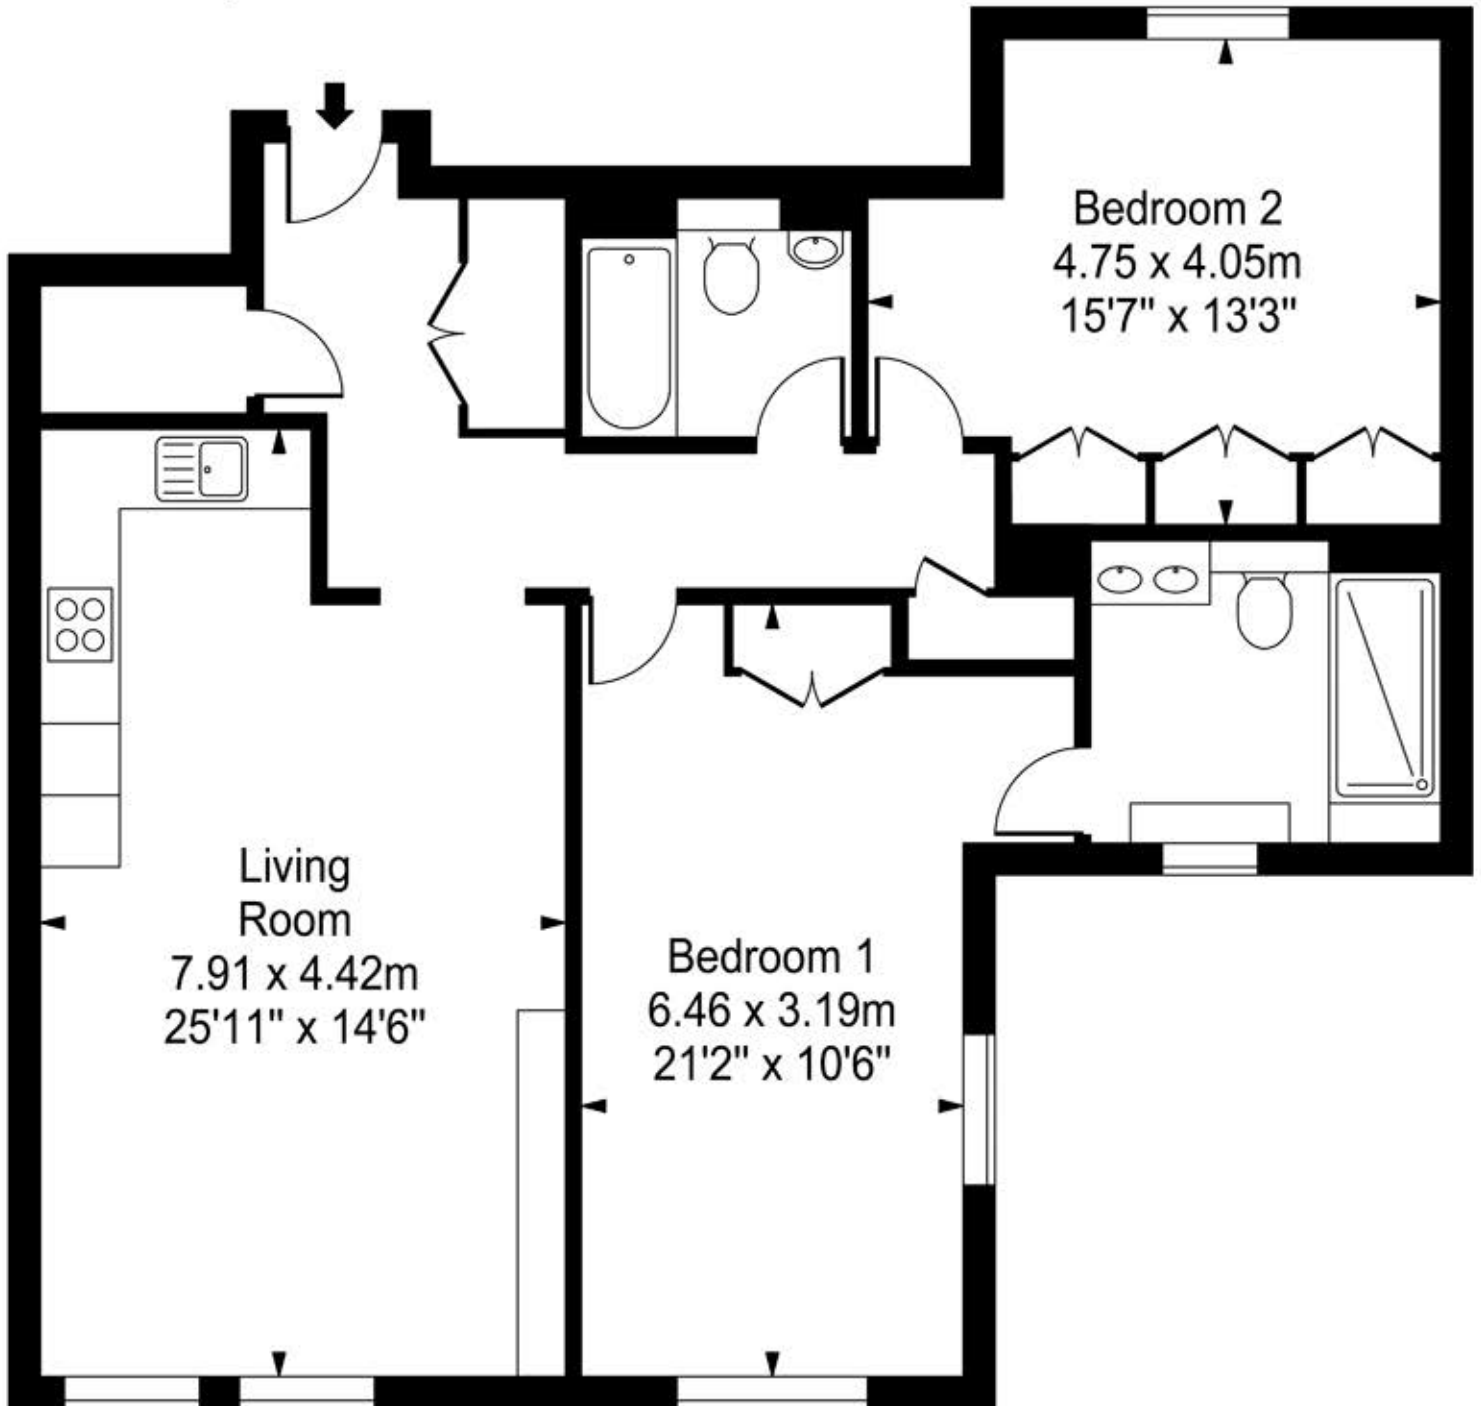

Leicester Court

Approx. Gross Internal Area
102 Sq M - 1097 Sq Ft

Ground Floor

Every attempt is made to assure accuracy, however measurements are approximate and for illustrative purposes only. Not to scale.

Floor plan by www.frameworkphotos.co.uk