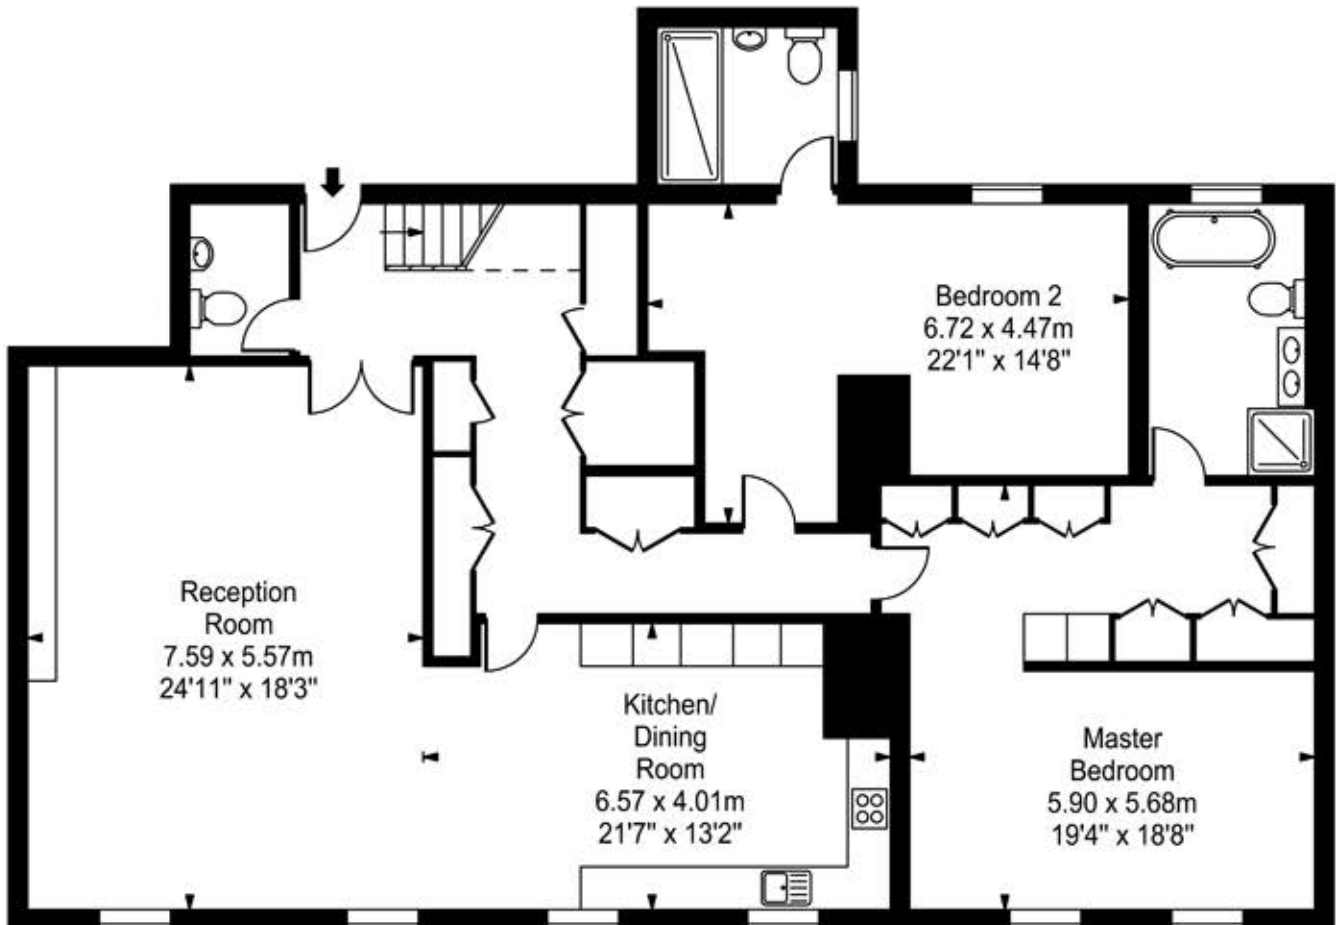

# Star & Garter

Approx. Gross Internal Area

266 Sq M - 2864 Sq Ft

Every attempt is made to assure accuracy, however measurements are approximate and for illustrative purposes only. Not to scale.

Floor plan by [www.frameworkphotos.co.uk](http://www.frameworkphotos.co.uk)