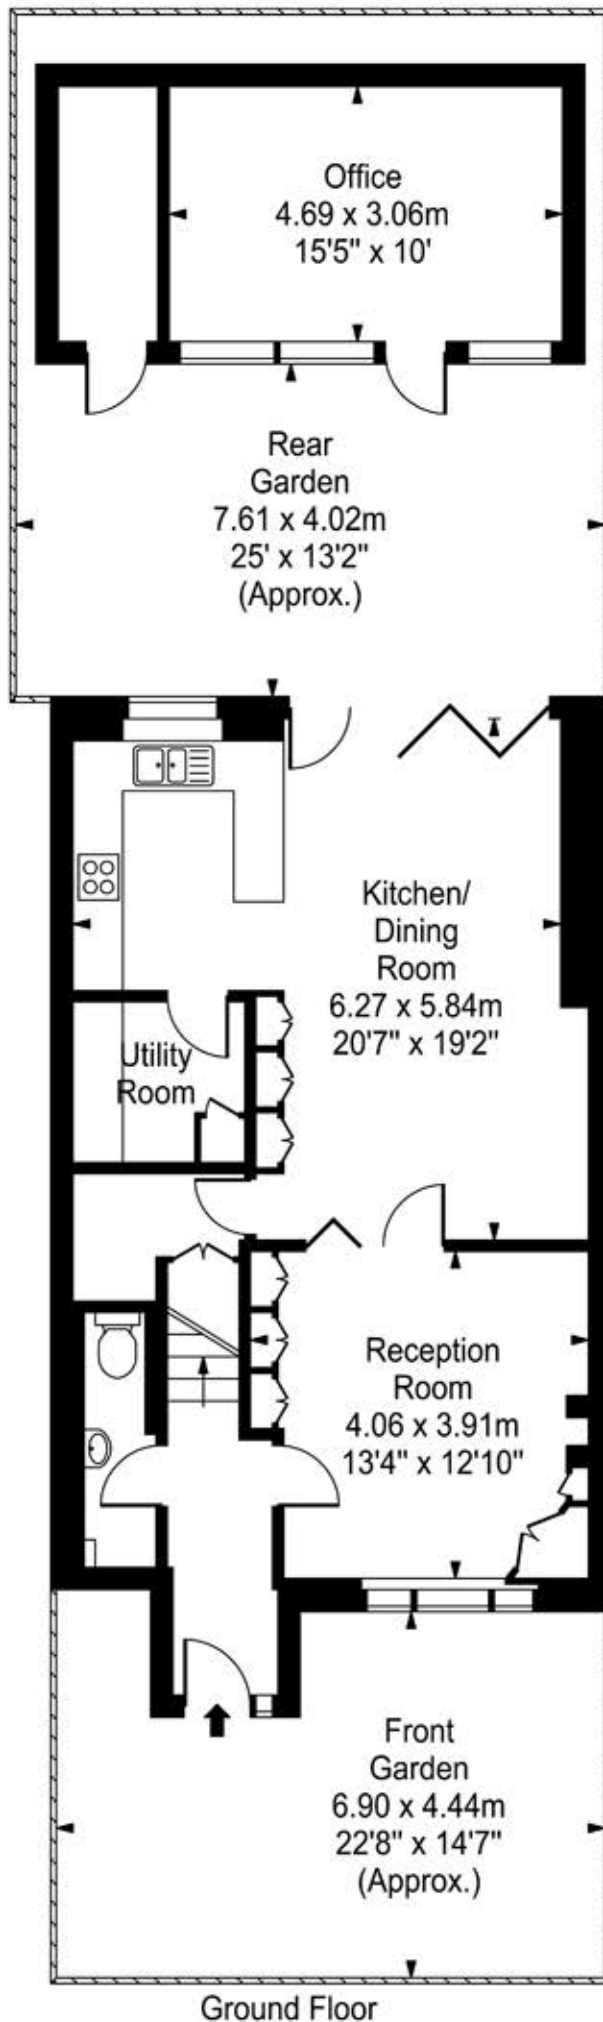

Thompson Avenue

Approx. Gross Internal Area
145 Sq M - 1556 Sq Ft
(Including Office)

Every attempt is made to assure accuracy, however measurements are approximate and for illustrative purposes only. Not to scale.