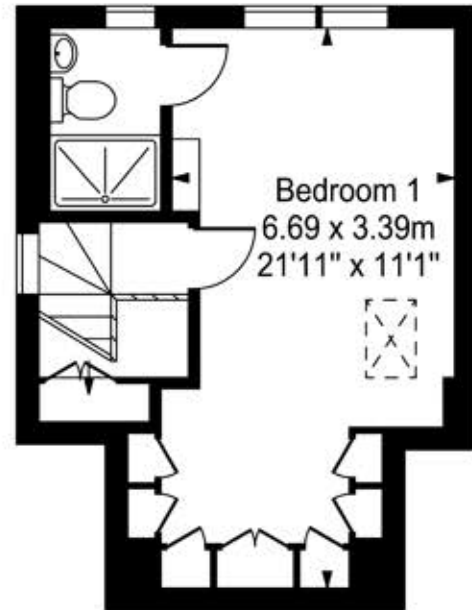

Thompson Avenue

Approx. Gross Internal Area
145 Sq M - 1556 Sq Ft
(Including Office)

Every attempt is made to assure accuracy, however measurements are approximate and for illustrative purposes only. Not to scale.