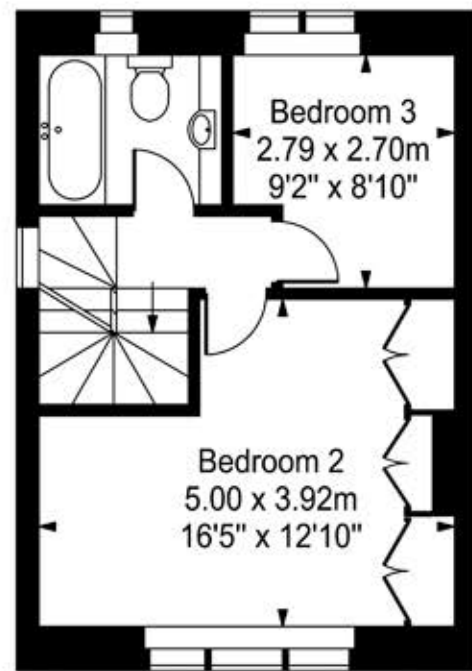

Thompson Avenue

Approx. Gross Internal Area
145 Sq M - 1556 Sq Ft
(Including Office)

Every attempt is made to assure accuracy, however measurements are approximate and for illustrative purposes only. Not to scale.