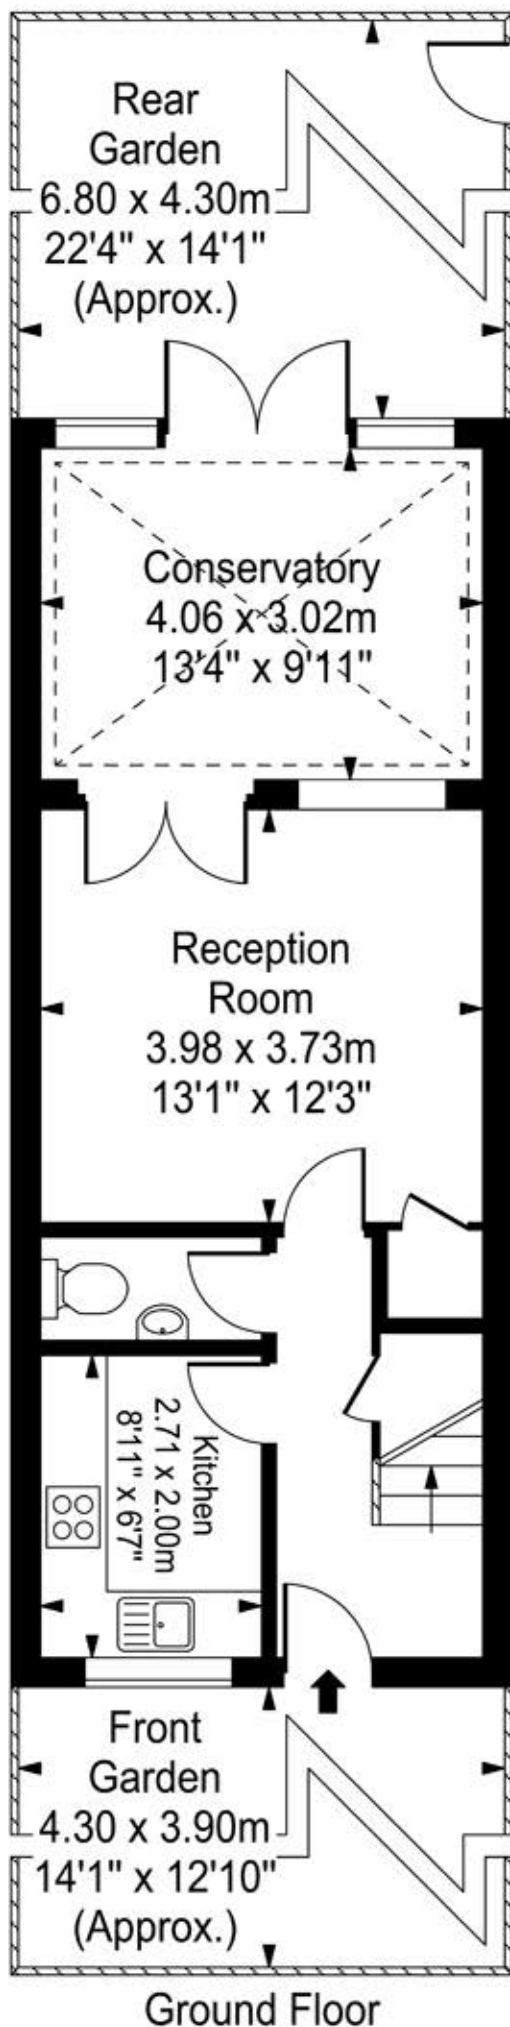

Grove Road

Approx. Gross Internal Area
75 Sq M - 807 Sq Ft

Every attempt is made to assure accuracy, however measurements are approximate and for illustrative purposes only. Not to scale.

Floor plan by www.frameworkphotos.co.uk