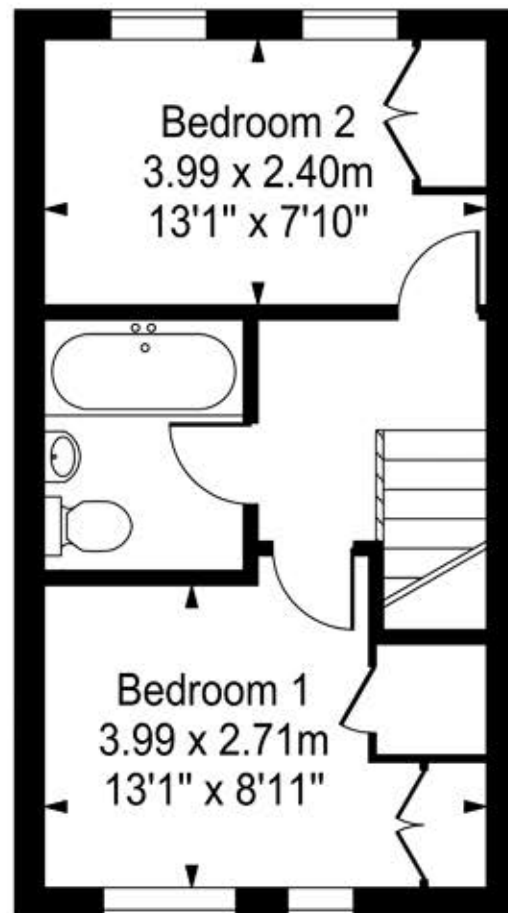

Grove Road

Approx. Gross Internal Area
75 Sq M - 807 Sq Ft

Every attempt is made to assure accuracy, however measurements are approximate and for illustrative purposes only. Not to scale.

Floor plan by www.frameworkphotos.co.uk