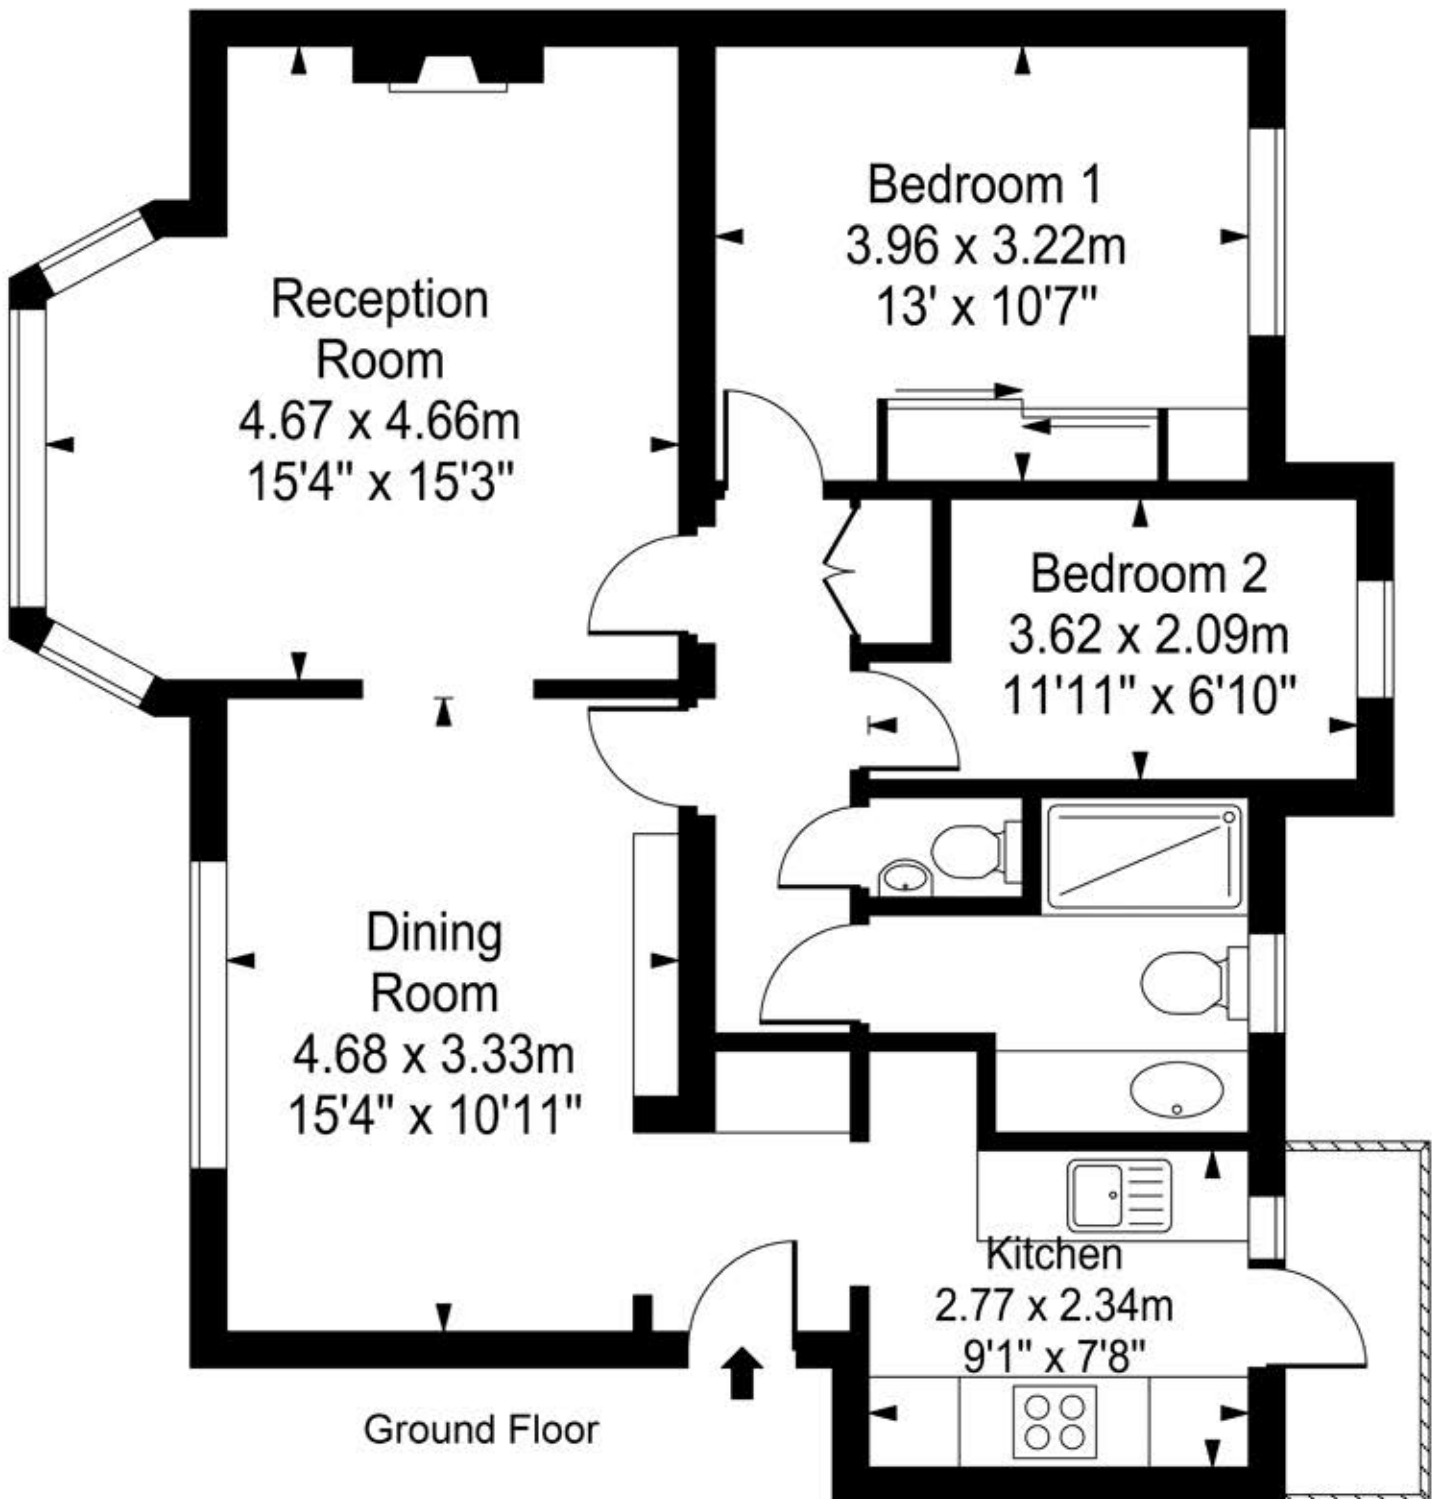

Fitzwilliam House

Approx. Gross Internal Area

80 Sq M - 858 Sq Ft

Every attempt is made to assure accuracy, however measurements are approximate and for illustrative purposes only. Not to scale.

Floor plan by www.frameworkphotos.co.uk