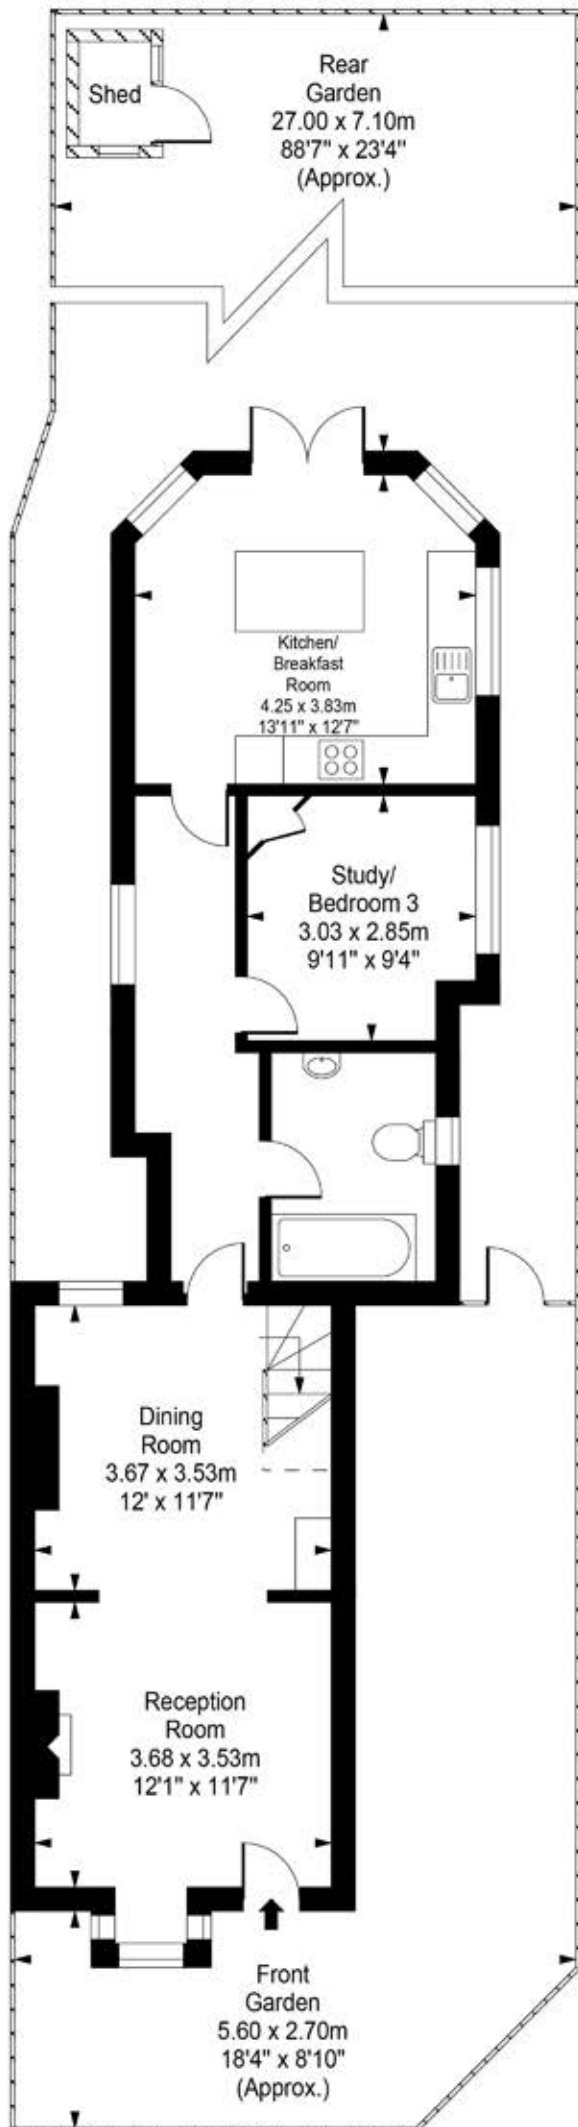

Pointers Cottages

Approx. Gross Internal Area

94 Sq M - 1012 Sq Ft

Every attempt is made to assure accuracy, however measurements are approximate and for illustrative purposes only. Not to scale.

Floor plan by www.frameworkphotos.co.uk

First Floor