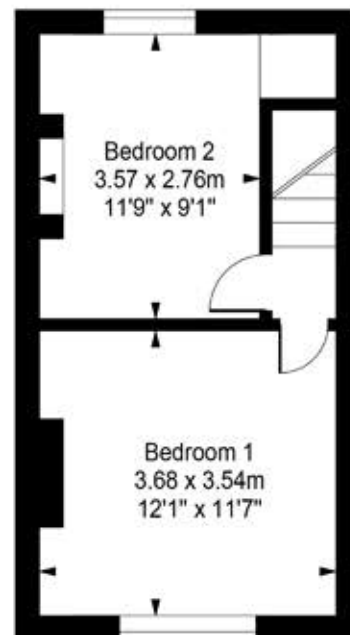

Pointers Cottages

Approx. Gross Internal Area

94 Sq M - 1012 Sq Ft

Every attempt is made to assure accuracy, however measurements are approximate and for illustrative purposes only. Not to scale.

Floor plan by www.frameworkphotos.co.uk

First Floor