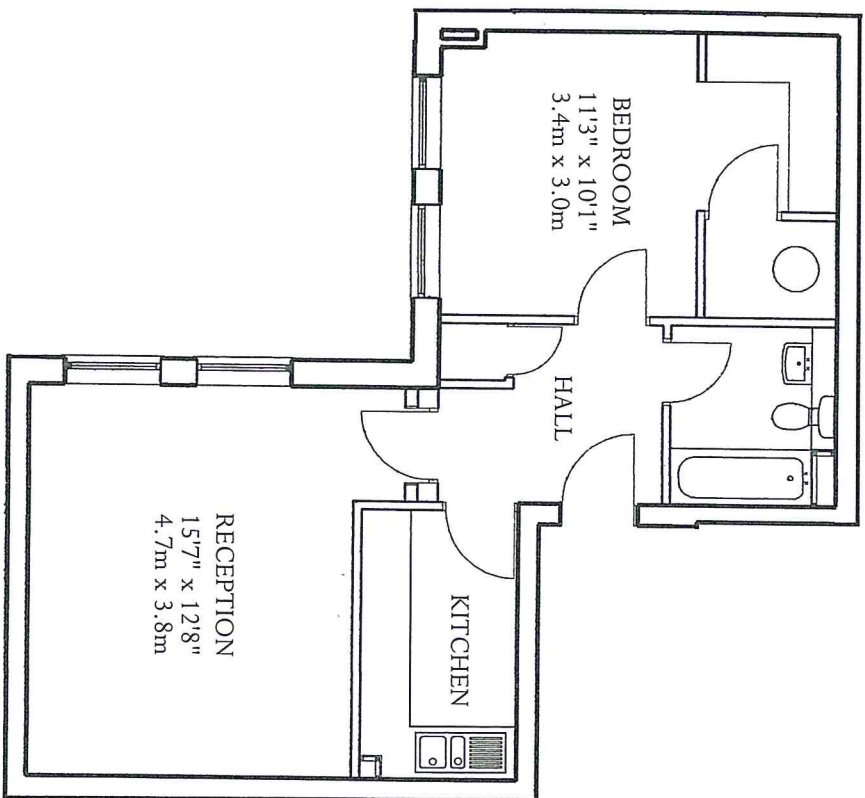

Apt No.	Block	Floor
	Wyatt House	Ground

Apartment Type R
 Nett area 560sqft/52sqm