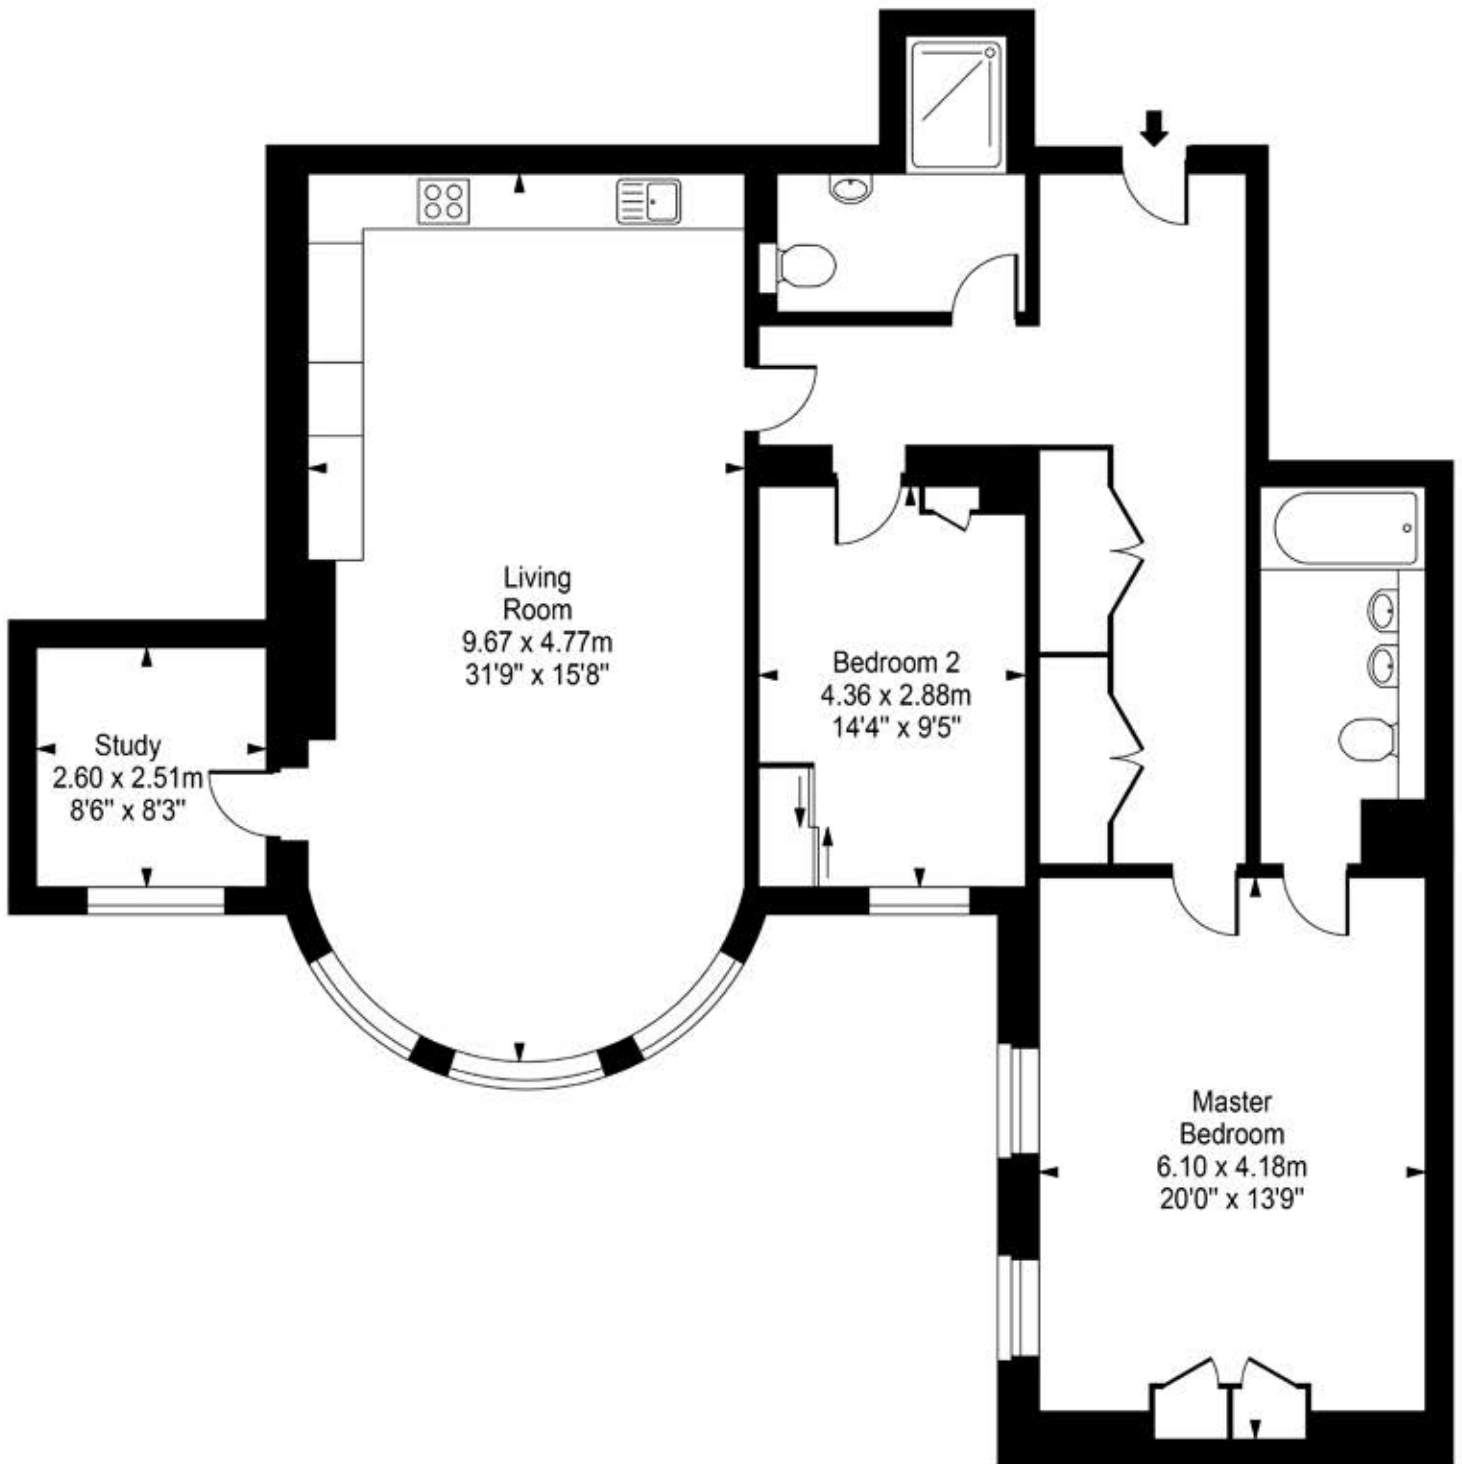

Star & Garter

Approx. Gross Internal Area
129 Sq M - 1389 Sq Ft

Every attempt is made to assure accuracy, however measurements are approximate and for illustrative purposes only. Not to scale.
Floor plan by www.frameworkphotos.co.uk