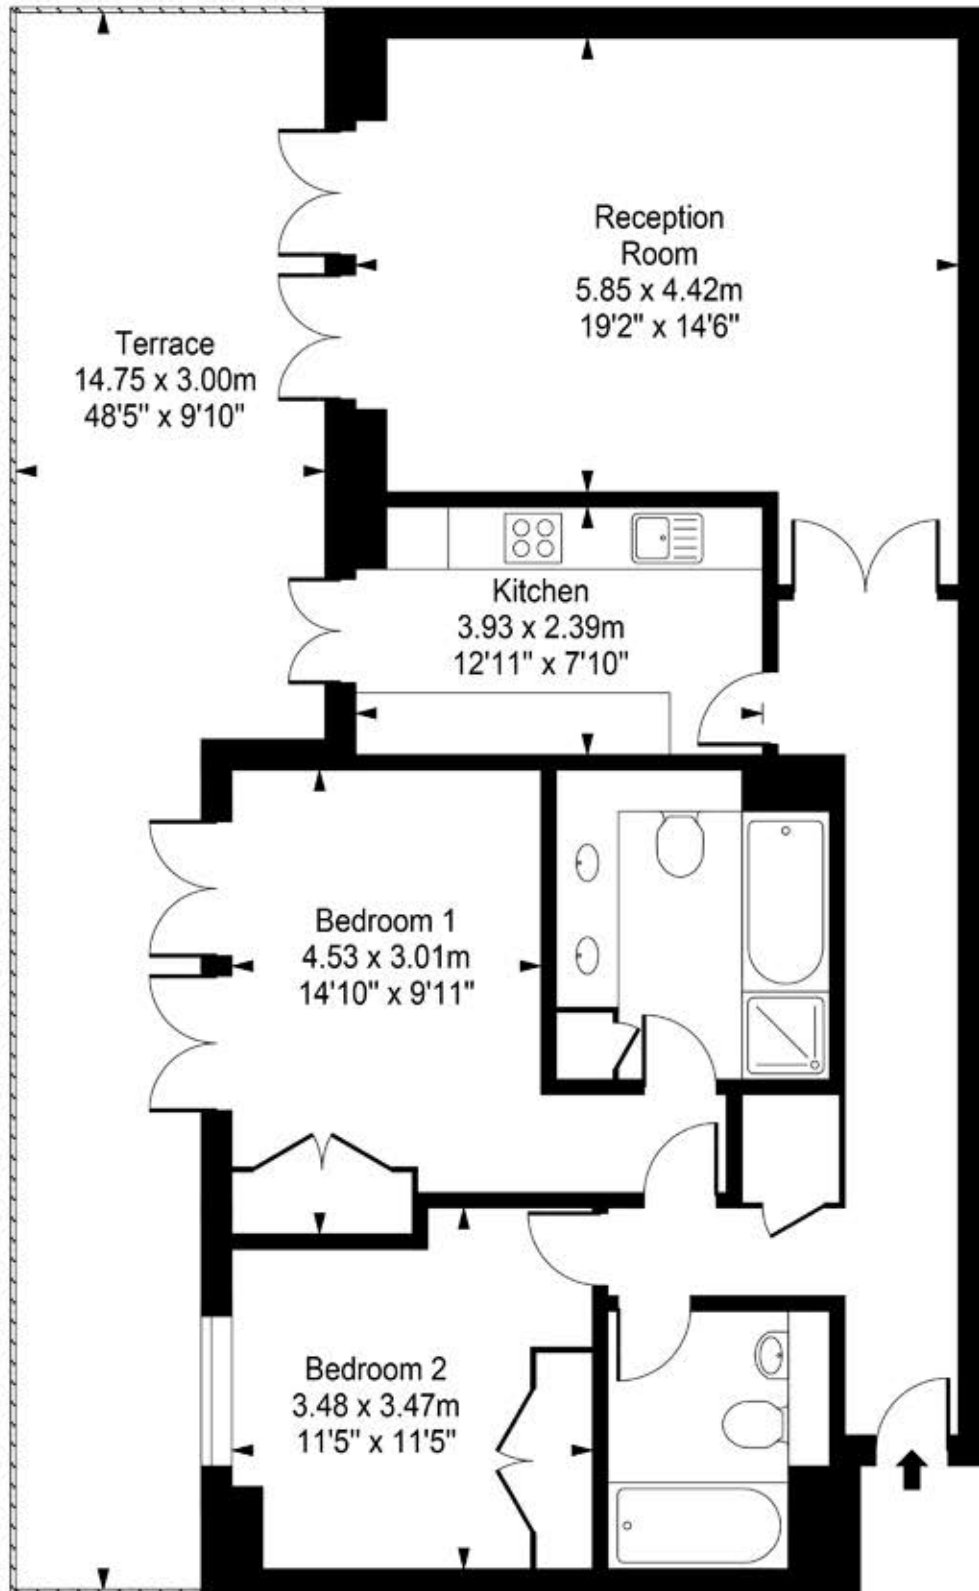

Darling House

Approx. Gross Internal Area

95 Sq M - 1023 Sq Ft

Ground Floor

Every attempt is made to assure accuracy, however measurements are approximate and for illustrative purposes only. Not to scale.

Floor plan by www.frameworkphotos.co.uk